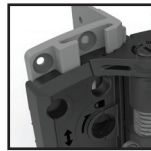

Faster
50% faster to install with NEW built-in brackets